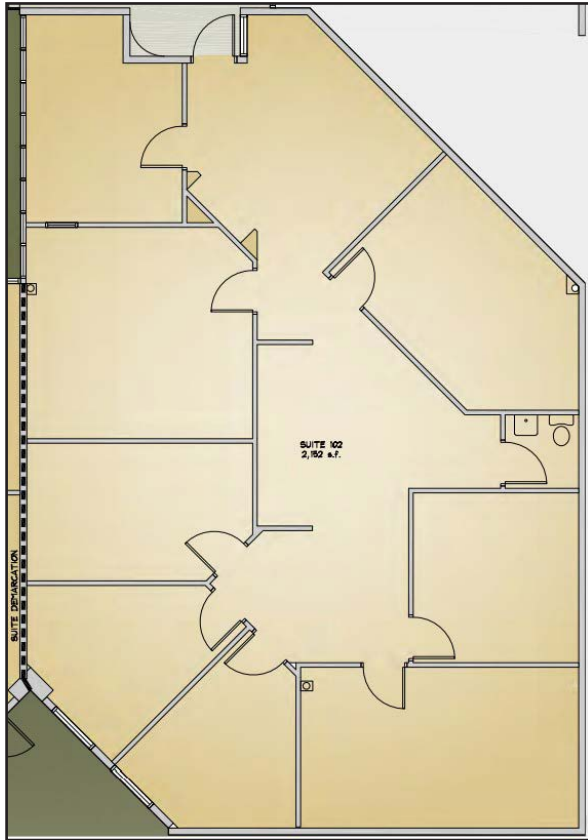

FOR LEASE

3201 Airpark, Santa Maria, CA

Suite 102
+/-2,152 SF