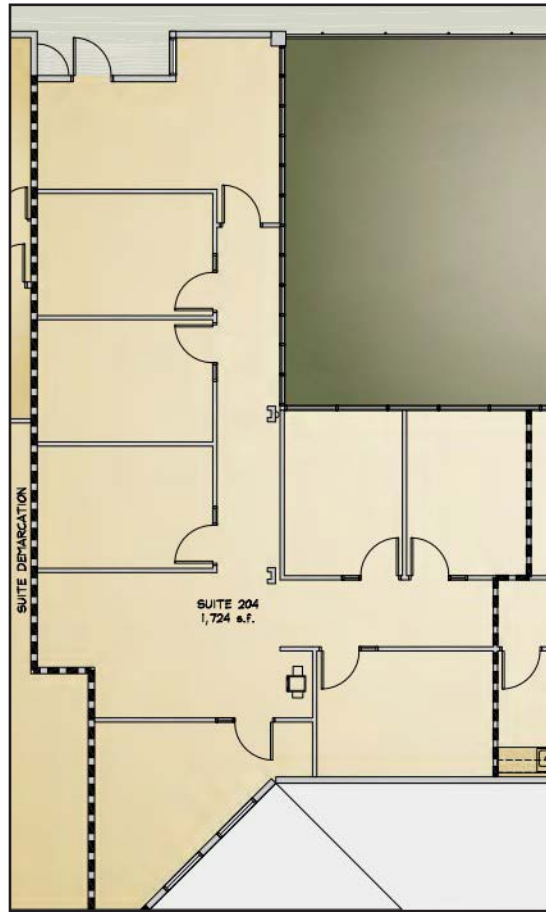

FOR LEASE

3201 Airpark, Santa Maria, CA

Lease & Property Details:

- Lease Rate: \$1.75/SF/Mo, FSG
- Suite 102: +/-2,152 SF
- Suite 204: +/-1,733 SF
- Suite 207: +/-4,901 SF
- Zoning: CPO
- Utilities and janitorial included
- Ample parking in two lots
- Multiple common area restrooms
- Elevator-served
- Tenant pays for its own phone/internet/IT service

FOR LEASE

3201 Airpark, Santa Maria, CA

Suite 102
+/-2,152 SF

Suite 204
+/-1,733 SF

Suite 207
+/-4,901 SF

Information contained herein has been obtained from the owner of the property or from other sources deemed reliable. We have no reason to doubt its accuracy, but we do not guarantee it.