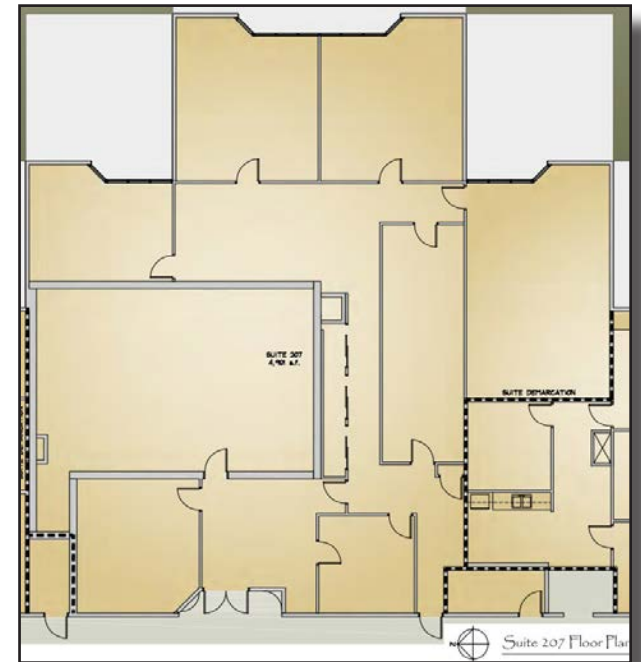

FOR LEASE

3201 Airpark, Santa Maria, CA

Suite 102
+/-2,152 SF

Suite 204
+/-1,733 SF

Suite 207
+/-4,901 SF

Information contained herein has been obtained from the owner of the property or from other sources deemed reliable. We have no reason to doubt its accuracy, but we do not guarantee it.